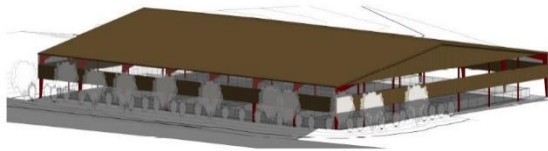

SVC Pickleball Pavilion

The Mount Vernon Pickleball Club (MVPC) has been working with Claude Blackburn to bring his vision of a 10 court pickleball pavilion to reality in the Skagit Valley. That vision of play, in a covered structure while retaining the feel of the outdoors, is now approaching reality with a pavilion designed to be located at Skagit Valley College (SVC). This location gives SVC students an opportunity to learn and play pickleball in addition to the general public. The whole family can enjoy the area as it is adjacent to the Skagit Valley Playfields, a county park.

A general contractor, design firm, several members of SVC, the SVC Foundation, and Claude make up the design team. The vision is to provide world class pickleball courts undercover with the feel of outdoor play. The design includes a center aisle to allow access to each court, barrier fencing between courts and a playing surface that is easier on the body than a typical concrete court. To provide the feel of outdoor play, the exterior walls drop down to an 8 foot height and include translucent panels and LED lighting to generate up to 75 foot candles (fc). To meet the target budget of \$1.6 million dollars, the team is considering modifying several items, including possible elimination of the translucent panels and/or the barrier fencing, reduction of the LED lighting from 75 fc to 45 fc, and/or reducing the amount of shrubbery to be planted to help block the wind-driven rain. The team is working hard to retain these great features, but to do so **WE NEED YOUR HELP.**

We are asking for your donation to help us retain the important design features listed above and make this a truly great pickleball venue in the Skagit Valley. Gifts can be made to SVC Foundation, a 501(c)(3) nonprofit, which is tax deductible. As an incentive, we are offering a lifetime membership to the MVPC for donations of \$500 or more. We appreciate your donation to help us reach our goal of \$75,000.